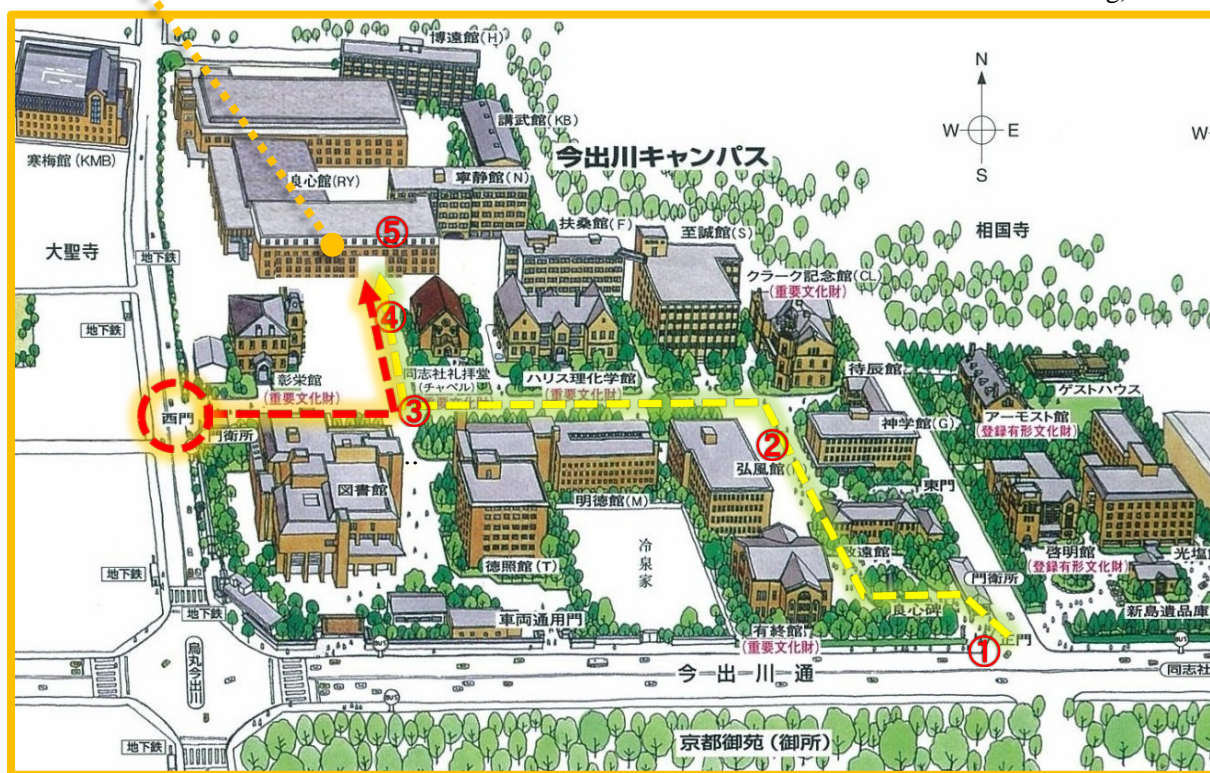

【Access to Ryoshinkan and Entrance to Seminar Room】

④ Dome-shaped gate of Ryoshinkan

⑤ Entrance of Faculty of Economics (Seminar Room is located on 3F of this building)

【From Imadegawa subway station Exit 1】

Enter the West Gate and go straight.

Turn left when you can see the Chapel on the left-hand side (③)

④ Go through the dome-shaped gate of Ryoshinkan.

⑤ Enter the entrance of Faculty of Economics (Ryoshinkan). Seminar Room No.1 is located on the 3rd floor of the building.